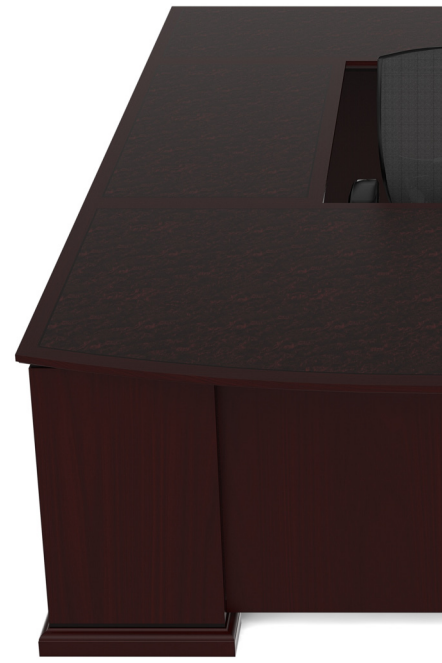

Respond 3.1 Seating
207M

Credenza. kneespace

Credenza. 4D

Credenza. 2B1F / 2D / 2F

Credenza. 2D / 2F

Desk. rectangular

Desk. bowfront

L Desk. bowfront
EM-409N. MAHO
Guest Chair. grid back
CHAIR-05
Respond 3.1 Seating
207M

L Desk. rectangular
EM-408N. COGN

L Desk. bowfront
EM-409N. COGN

L Desk. rectangular

L Desk. bowfront

U Station Configuration
EM-419N. COGN
 Respond 3.1 Seating
207M

U Desk. rectangular

U Desk. bowfront

U Station Configuration
EM-420N. MAHO
Guest Chair, grid back
CHAIR-05
Respond 3.1 Seating
207M

U Desk Configuration
EM-413N. COGN

Respond 3.1 Seating
207M

U Desk Configuration
EM-414N. MAHO

Respond 3.1 Seating
207M

DeskStation Configuration
EM-416N. MAHO

Respond 3.1 Seating
207M

DeskStation Configuration
EM-418N. COGN