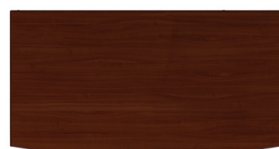

Ruby
WOOD VENEER

Guest Chair. upholstered back
CHAIR-21

Respond 2.1 Seating
205M

Credenza. kneespace
RU-205N

Desk. bowfront
RU-203N

Credenza. 2F / 2F
RU-206N

Respond 1.1 Seating
206M

Credenza. kneespace

Credenza. 4D

Credenza. 2B1F / 2D / 2F

Credenza. 4F

Desk. rectangular

Desk. bowfront

L Desk, bowfront cc
RU-213R
 Guest Chair, slat back
CHAIR-01
 Respond 3.1 Seating
207M

L Desk, bullet L Desk, pShape
RU-221N **RU-219R**

L Desk, rectangular

L Desk, bowfront

L Desk, bowfront w/ inner curve

L Desk, bullet

L Desk, pShape

L Credenza, w/ inner curve

U Desk. rectangular

U Desk. bowfront