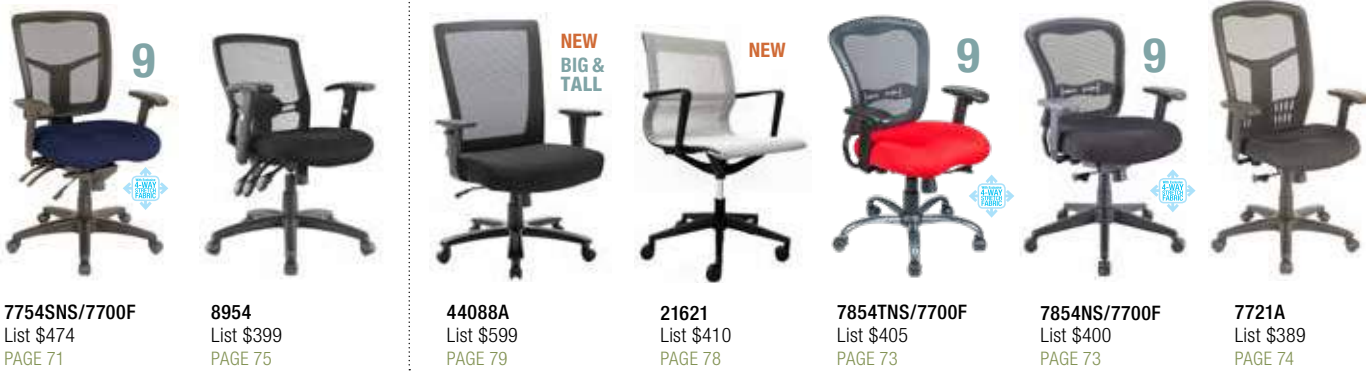

Mesh Multi-Function

Mesh Seating

7754SNS/7700F
List $474
PAGE 71

8954
List $399
PAGE 75

44088A
List $599
PAGE 79

21621
List $410
PAGE 78

7854TNS/7700F
List $405
PAGE 73

7854NS/7700F
List $400
PAGE 73

7721A
List $389
PAGE 74