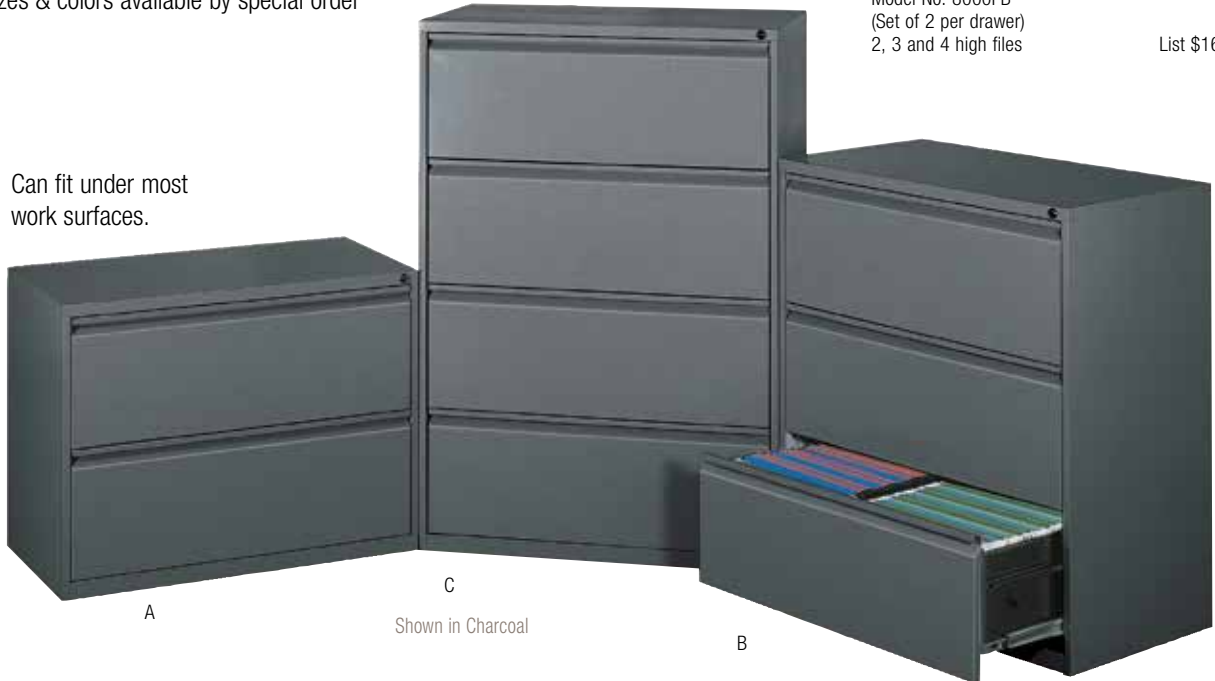

8000 Series Lateral Files

Step up to the plate with the heavy hitting 8000 series lateral files. Features include heavy gauge steel construction, premium hardware and a safety feature which prevents more than one drawer opening at a time. Lock and leveling glides are standard. Backed by limited lifetime guarantee.

Features

- ANSI BIFMA approved
- Mechanical innerlock inhibits more than one drawer from opening at a time
- Full-width integral pulls / Leveling glides / Core removable locks
- Heavy duty steel ball bearing suspension
- Covered by Harmony's limited lifetime warranty
- Reinforced, heavy-gauge construction
- Other sizes & colors available by special order

Available Finishes

Charcoal	Black	Light Grey*	Medium Tone*

*Special Order

- A. 2 Drawer with Lock – 36"W
    36"W x 19 3/4"D x 28" H
    Model No. LAT-236 List $599
  - B. 3 Drawer with Lock – 36"W
    36"W x 19 3/4"D x 40 7/8" H
    Model No. LAT-336 List $829
  - C. 4 Drawer with Lock – 36"W
    36"W x 19 3/4"D x 52 1/4" H
    Model No. LAT-436 List $1029
2. Optional Front-to-Back File Bars
   Model No. 8000FB
   (Set of 2 per drawer)
   2, 3 and 4 high files List $16

Can fit under most work surfaces.

Shown in Charcoal