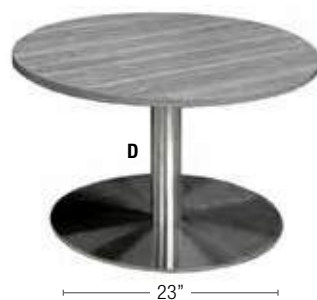

Colors shown are representation only. For color accuracy, request a swatch.