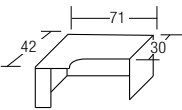

Desk Shell w/Corner Ext.

- PL178 L (shown) or R 71"W x 30"x 42"D List $530