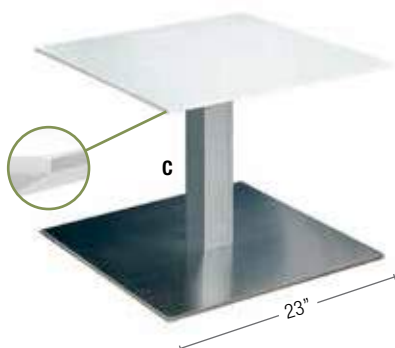

Colors shown are representation only. For color accuracy, request a swatch.