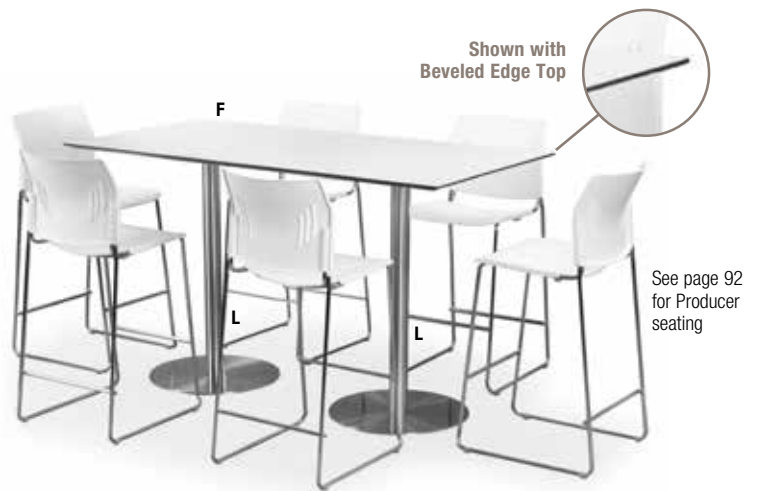

See page 91 for Chime seating