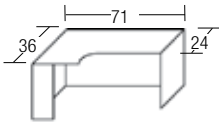

### Bullet

- PL131/MS720 66"W x 30"D List \$303
- Black leg standard on Maple.