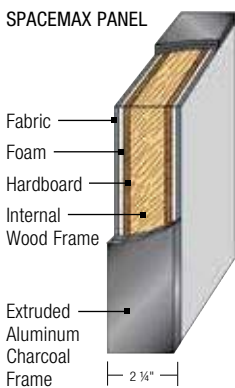

SpaceMax Tops, Cantilevers & Brackets

Work Surfaces Corner – Silver Millenium

Item #	Description	List
SPRC-3624	24" x 36" Corner Top Silver	$210
SPRT-3624	24" x 36" Silver Top	$115
SPRT-4824	24" x 48" Silver Top	$155
SPRT-6024	24" x 60" Silver Top	$175
SPRT-7224	24" x 72" Silver Top	$179

Corner Counter Tops – Silver Millenium

Item #	Description	List
CCT-363612	12" x 36" x 36" for 36" wide panel	$237

Rectangular Counter Tops – Silver Millenium

Item #	Description	List
CT-3612	12" x 36" Trans Top only - Silver	$57
CT-6012	12" x 60" Trans Top only - Silver	$92

End Panel Bracket – Silver Millenium

Item #	Description	List
PLTEP-24	End Panel	$129
SPGB(L)	End Bracket-L End Panel Bracket-L	$15
SPGB(R)	End Bracket-R End Panel Bracket-R	$15

Cantilevers / Brackets

Model #	Description	List
SPCB(L) Canti Brack-L	Left Bracket w/Screws	$22
SPCB(M) Canti Brack-M	Bracket Mid w/Screws	$42
SPCB(R) Canti Brack-R	Right Bracket w/Screws	$22
SPTTB Counter Top Brk	Counter Top Bracket	$20
SPUB(L) Univ. Brack L	Universal Bracket-L	$20
SPUB(R) Univ. Brack R	Universal Bracket-R	$20

8000 Series Pedestals

Item #	Description	List
Must specify charcoal.		
FS22-FF	16" x 22" File/File Pedestal	$329
FS22-BBF	16" x 22" Box/Box/File Pedestal	$329

SpaceMax Panels

Upholstered Panels

Item #	Description	List
SP4224	42"H x 24"W	$200
SP4230	42"H x 30"W	$220
SP4236	42"H x 36"W	$249
SP4248	42"H x 48"W	$299
SP4260	42"H x 60"W	$335
SP6624	66"H x 24"W	$250
SP6630	66"H x 30"W	$279
SP6636	66"H x 36"W	$310
SP6648	66"H x 48"W	$389
SP6660	66"H x 60"W	$425
SP6666	66"H x 66"W	$450
SP6672	66"H x 72"W	$499

Opaque View-Through Panels

Item #	Description	List
SPG6624	66"H x 24"W	$289
SPG6636	66"H x 36"W	$399

Plexi starts at 40.5" above finished floor

Accessories