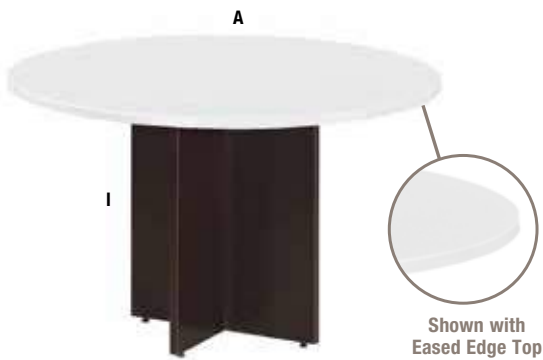

See page 91 for Chime seating