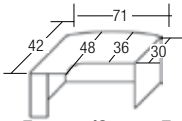

Bow Front w/Corner Ext.

- PL177 L (shown) or R 71"W x 30/36/48/42"D List $540