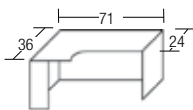

Credenza w/Corner Ext.

- PL181 L (shown) or R 66"W x 24/36"D List $375
- PL182 L (shown) or R 71"W x 24/36"D List $395