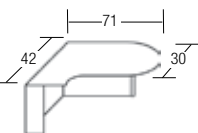

**Bullet**

- PL131/MS720 66"W x 30"D List \$303
- PL147/MS720 71"W x 36"D List \$338
- Black leg standard on Cherry and Mahogany. Silver leg standard on Espresso, Newport Gray & Modern Walnut.

**Bullet w/ Corner Ext.**