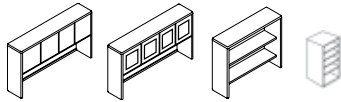

Typical Configurations

Open Hutch 15"D x 36"H

PL1410H	60"W	List $354
PL1400H	66"W	List $359
PL1440H	71"W	List $364

Open Hutch 36"H

PL153	36"W x 14"D	List $259

Hinged Laminate Doors For Open Hutch (set of 2 doors)

*PL41LD	for PL1410H	List $36
*PL40LD	for PL1400H	List $37
*PL44LD	for PL1440H	List $36

Hinged Aluminum Silver Frame Glass Doors For Open Hutch (set of 2 doors)

PL41SGD	for PL1410H	List $155
PL40SGD	for PL1400H	List $159
PL44SGD	for PL1440H	List $169

Sliding Aluminum Silver Frame Glass Doors For Open Hutch

PL44SLIDESGD/PL44RAILSI	List $229
Set of 2 sliding doors for for PL1440H	
PL44SLIDESGD(2)/PL44RAILSI	List $378
Set of 4 sliding doors for for PL1440H	

Hutch w/Doors 15"D x 36"H

PL125	48"W	List $345