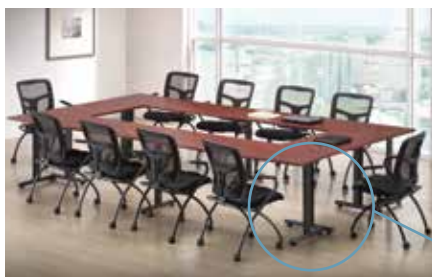

Available Top Finishes

Flextables Component Guide

Rectangular Tops

*PLT2436	24"D x 36"W	$129
*PLT2442	24"D x 42"W	$149
PLT2448	24"D x 48"W	$167
PLT2460	24"D x 60"W	$175
PLT2472	24"D x 72"W	$187
PLT3048	30"D x 48"W	$180
PLT3060	30"D x 60"W	$216
*PLT3066	30"D x 66"W	$232
PLT3072	30"D x 72"W	$242

*Not available in Maple.

Support Rails

Required for use with 60" & 72" tops
PLT6OMS $34 PLT72MS $42

Ganging Hardware

PLT-GC 1pk $23

Caster Set

PLTCS $10
(1 locking/1 standard for PLT-TLEG24 & 30)

T-Legs

PLT-TLEG24
T-Leg For 24"D Tables $139
PLT-TLEG30
T-Leg For 30"D Tables $153

Square Offset Post Legs

PLT-SQPOSTLEGP
Square Post Leg (Pair)
Black or Silver $119

Round Post Legs

PLTLEG-P
Post Leg (Pair)
Black or Silver $119