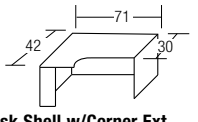

Desk Shell w/Corner Ext.

PL178 L	(shown) or R	
71"W x 30"x 42"D		List $618