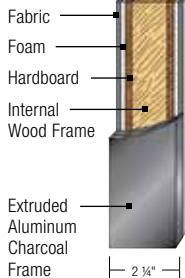

Spacemax Panel

As shown
Model Number
SP6672, SPBASE-1(2),
SPCAP-66(2)
List $691