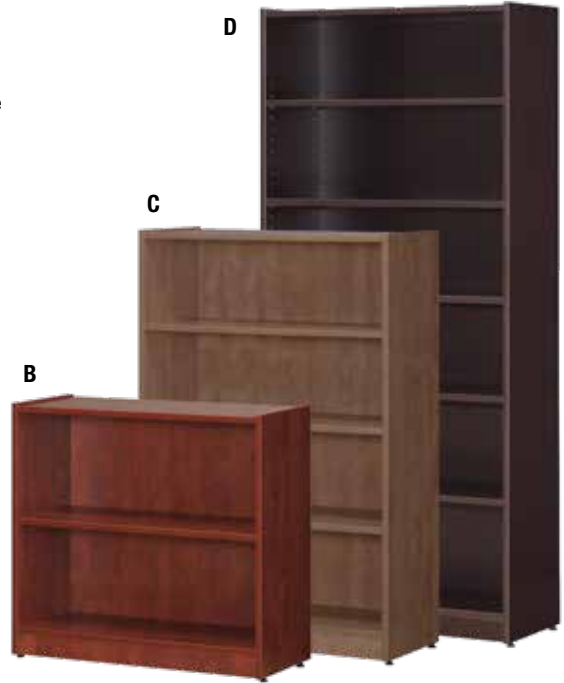

D

C

B

casegoods

Choose storage options to suit your needs & style.