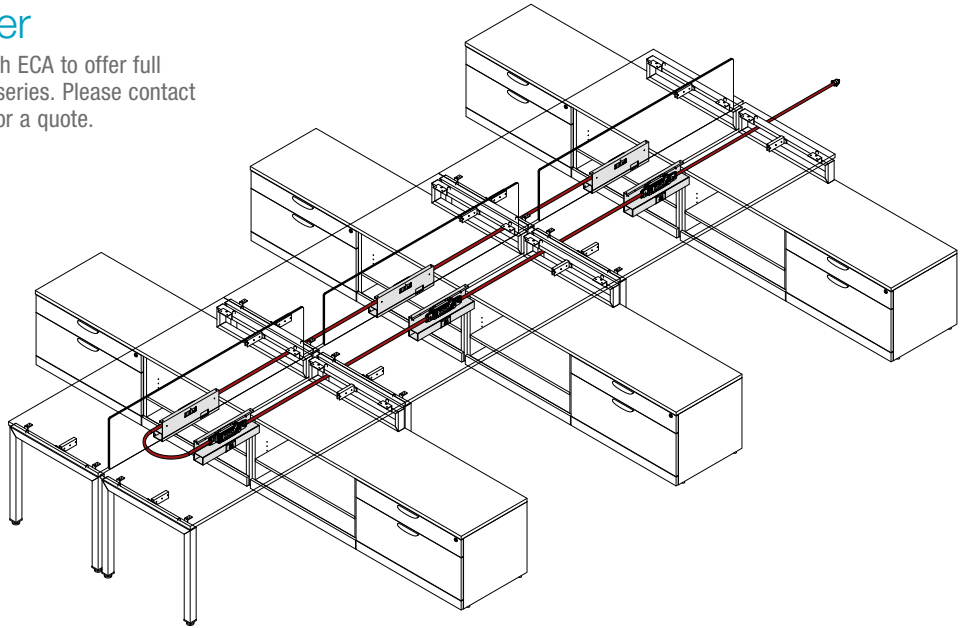

Elements Series Power

Performance Furnishings has partnered with ECA to offer full power integration to all Performance desk series. Please contact your Sales Associate for more information or a quote.

Power Block with Receptacles **List**

ECA84AA	Double Sided Power Block with Mounting Bracket	$78
ECA84S1BL150	Receptacle 1	$22
ECA84S2BL150	Receptacle 2	$22
ECA84S4BL150	Receptacle 4	$22
ECA84SIGOR150	Isolated Ground Receptacle 3	$25
ECA8SR	Receptacle Removal Tool	$8

Starter Harnesses **List**

ECA84SB272	Hardwire Starter Harness 72"	$235
ECA84SB2144	Hardwire Starter Harness 144"	$373
ECA84FM24	Female/Male Jumper 8 Wire, 4 Circuit System. Must be hardwired by a Licensed Electrician.	$167

Harnesses **List**

ECA84FF23	Harness - 23"	$165
ECA84FF35	Harness - 35"	$186
ECA84FF41	Harness - 41"	$197
ECA84FF53	Harness - 53"	$224
ECA84FF64	Harness - 64"	$245
ECA84FF71	Harness - 71"	$255

Other sizes available by special order, please call for more information.

casegoods