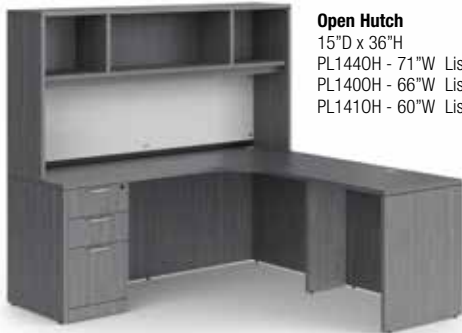

Choose a Hutch That Fits Your Needs!

Open Hutch
15"D x 36"H
PL1440H - 71"W List $401
PL1400H - 66"W List $386
PL1410H - 60"W List $378