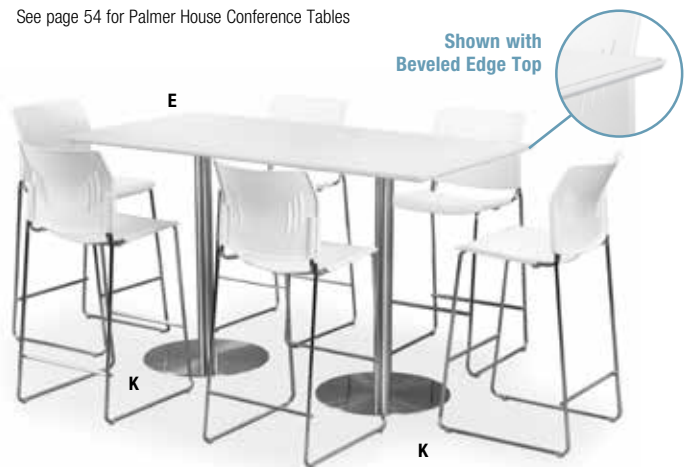

PLBE3072, PLTRBPOST41BRU(2) List $1065
See page 94 for Agenda Plus Seating.

For complete selection of Table Tops & Bases see page 63

Many other sizes, configurations and finishes are available. Contact your sales representative for details.