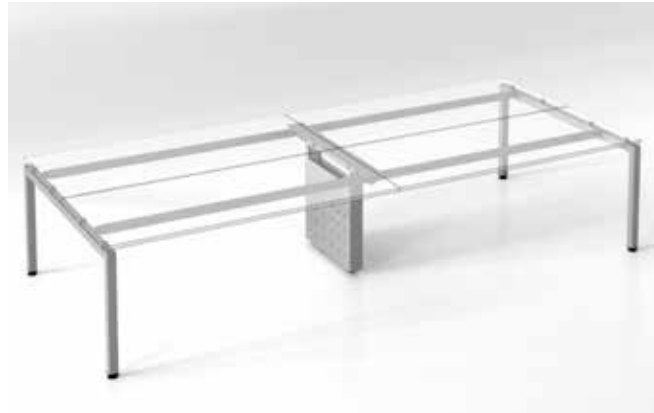

Standard 60" x 144" 4-Person Benching Workstation: PLT3072(4), PLTLEGU60(2), PLTEGU4860ILCMB, PLTMDB72(4), PLTCBB(2)