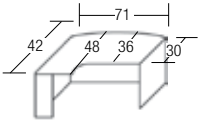

Bow Front w/Corner Ext.

PL177 L	(shown) or R	
71"W x 30"/36"/48"/42"D		List $618