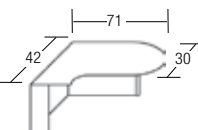

Bullet

PL131/MS720	66"W x 30"D	List \$350
Black leg standard on Cherry, Aspen and Mahogany. Silver leg standard on Espresso, Newport Gray & Modern Walnut.		

Conference Bullet

PL106/MS720	71"W x 36"/30"D	List \$397
Black leg standard on Cherry, Aspen and Mahogany. Silver leg standard on Espresso, Newport Gray and Modern Walnut.		