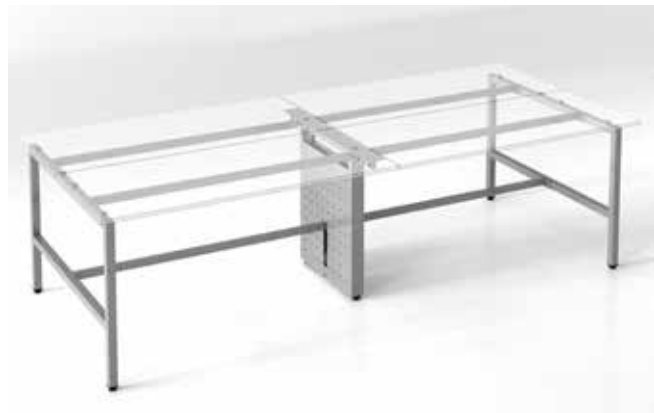

Standard 60" x 144" 4-Person Standing Height Benching Workstation: PLT3072(4), PLTLEGU6041H(2), PLTEGU4860ILCMB41H, PLTMDB72(6), PLTCBB(4)