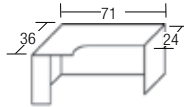

Credenza w/Corner Ext.

PL181 L	(shown) or R	
66"W x 24/36"D		List $401
PL182 L	(shown) or R	
71"W x 24/36"D		List $422