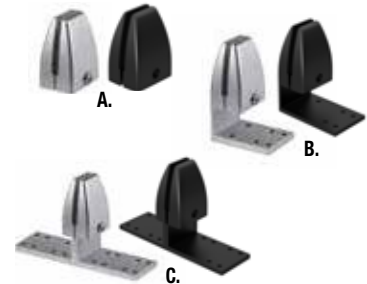

NEW! 24" High Clear Acrylic Privacy Screens

	List
To be mounted above worksurface. Must be used with PLTSBUDMSG or PLTSBUDMDUAL Mounting Brackets.	
PLTAP2424SCLR 24"W x 24"H	$135
PLTAP2430SCLR 30"W x 24"H	$145
PLTAP2436SCLR 36"W x 24"H	$160
PLTAP2460SCLR 60"W x 24"H	$225
PLTAP2472SCLR 72"W x 24"H	$255