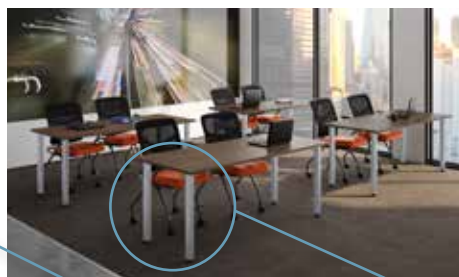

Available Top Finishes

Flextables Component Guide

Rectangular Tops

*PLT2436	24"D x 36"W	$129
*PLT2442	24"D x 42"W	$149
PLT2448	24"D x 48"W	$167
PLT2460	24"D x 60"W	$175
PLT2472	24"D x 72"W	$187
PLT3048	30"D x 48"W	$180
PLT3060	30"D x 60"W	$216
*PLT3066	30"D x 66"W	$232
PLT3072	30"D x 72"W	$242

*Not available in Maple.

Support Rails

Required for use with 60" & 72" tops
PLT6OMS $34 PLT72MS $42

Ganging Hardware

PLT-GC 1pk $23

Caster Set

PLTCS $10
(1 locking/1 standard for PLT-TLEG24 & 30)

T-Legs

PLT-TLEG24
T-Leg For 24"D Tables $139
PLT-TLEG30
T-Leg For 30"D Tables $153

Square Offset Post Legs

PLT-SQPOSTLEGP
Square Post Leg (Pair)
Black or Silver $119

Round Post Legs

PLTLEG-P
Post Leg (Pair)
Black or Silver $119