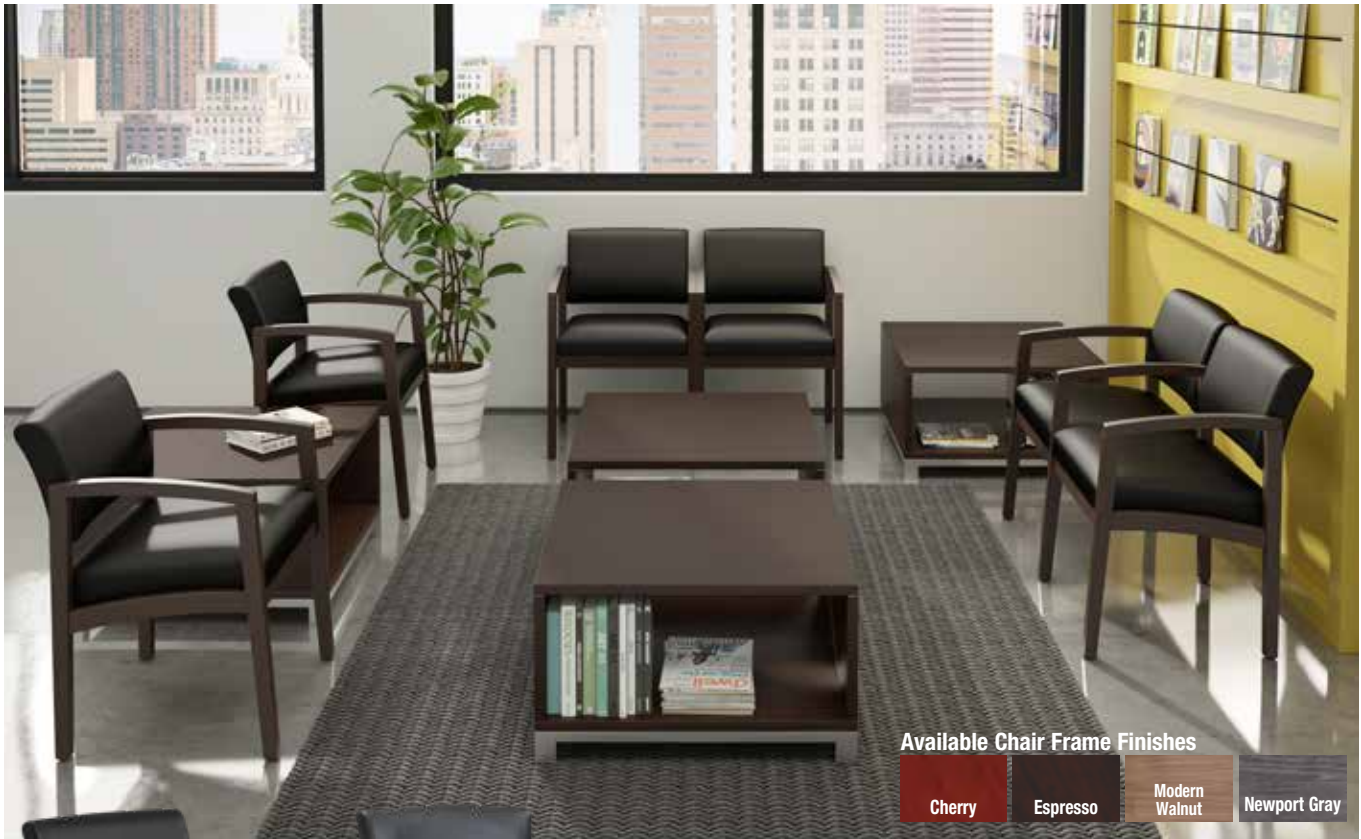

Redmond Wood Guest Seating

Performance Wood Chairs are constructed of solid wood for maximum strength and durability. The wood is dried to specific tolerances before milling, to ensure perfect fit of all joints, structural soundness, and even finishing. Easy to assemble.

Redmond Wood Guest Chair
Model No. 1700 - Stocked in Black Bonded Leather on Modern Walnut, Cherry, Newport Gray or Espresso Frame. List $299

Bonded Leather

Black

seating

Cube Laminated Coffee Tables

Available Finishes

Cube Laminated Coffee Table with Silver Base
Model No. PL9997/9998
30"W x 30"D x 18.5"H
List $429

Cube Laminated Coffee Table with Laminate Base
Model No. PL9997/9999
30"W x 30"D x 15"H
List $273

Cube Laminated Coffee Table with Casters
Model No. PL9997/PLPEDCASTER
30"W x 30"D x 15.25"H
List $268